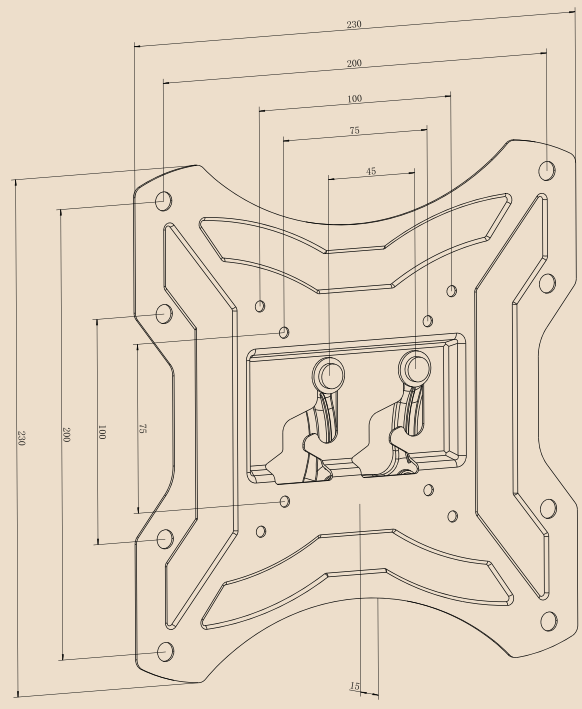

TECHNICAL DATA SHEET: LE2F200-RO FLAT TO WALL TV MOUNT

23"-50" 
58-127CM

25KG

MAX.VESA

200X200

15MM

The Essentials Series is a range of **simple**, no-fuss **TV mounts** that offer **fully-featured**, easy to use **functionality** at price points that represent **excellent value for money**.

Features:

- Low profile design for picture style mounting
- Easy slide on installation
- Shaped metal for extra strength

Technical Specifications:

| Max Load | Distance from wall (Folded) | Distance from wall (Extended) | Swivel Range | Tilt Range | No of Articulation Points | Mounting Pattern | VESA Compatible |
|-------------|-----------------------------|-------------------------------|--------------|------------|---------------------------|--------------------------|------------------|
| 25Kg/ 55lbs | 15mm/ 0.6" | n/a n/a | n/a | n/a | 0 | Single Stud & Solid Wall | 75x75 to 200x200 |

DIMENSIONS & SPECIFICATIONS SHEET: LE2F200-RO FLAT TO WALL TV MOUNT

Packed image

Line drawing

All dimensions are in mm

Packaging Information:

| Product Number | Description | Product Packaging | | Outer Packaging | | |
|----------------|-----------------------|-------------------|----------------|------------------------|------------|-----------------|
| | | Type | Barcode | Type | Qty in Box | Barcode |
| LE2F200-RO | Flat to Wall TV Mount | Colour Gift Box | 5015056 538167 | Brown Outer with Label | 10 | 05015056 540344 |