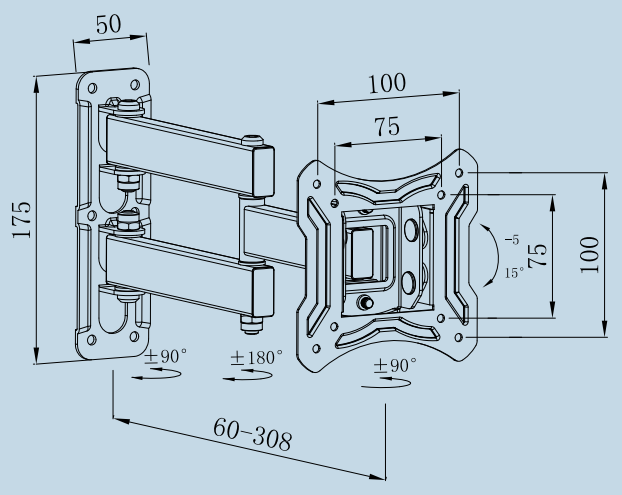

**TECHNICAL DATA SHEET: LE2TA100-RO  
FULL MOTION TV WALL MOUNT**

**Features:**

- Three arms for smooth and stable movement so you can see the TV from any angle
- Ideal for desks, kitchens and corners to save space in your room
- Tool-free adjustment in all directions, so you can instantly adjust the screen's position
- Shaped metal plate for extra strength to reliably support your TV or monitor
- Can be used to keep the screen away from children and pets
- Confidently mount your screen with a high 25kg maximum weight limit
- Suits 13" - 23" TVs, compatible with 75x75 - 100x100 VESA sizes
- Includes fixings for solid walls, stud walls and the TV, for convenience
- High quality steel construction with independent testing by SGS
- Reassurance of a 5 year warranty as standard

This full motion wall mount is perfect for monitors and smaller TV's, giving you complete control of your screen's position. Can be used to put a TV in a corner, or if you need to move your screen around. Turn the screen left or right (-/+90°) and tilt it up or down (-5/+15°) to get the perfect viewing angle and reduce glare. Extend the TV outwards for easy access to cables, or push it back neatly against the wall. Once installed, no tools are needed to change the position or angle of the TV. The mount is fitted in two parts - one to the TV, one to the wall. Simply lift and slide the TV onto the wall mount and then tighten the locking screw to secure it. Compatible with VESA sizes 75x75 - 100x100mm.

**Technical Specifications:**

Max Load	Distance from wall (Folded)	Distance from wall (Extended)	Swivel Range	Tilt Range	No of Articulation Points	Mounting Pattern	VESA Compatible
25Kg/ 55lbs	64mm/ 2.5"	308mm/ 12.1"	+/-90°	+15/-5°	4	Single Stud & Solid Wall	75x75 to 100x100

## DIMENSIONS & SPECIFICATIONS SHEET: LE2TA100-RO FULL MOTION TV WALL MOUNT

Packed image

Line drawing

All dimensions are in mm