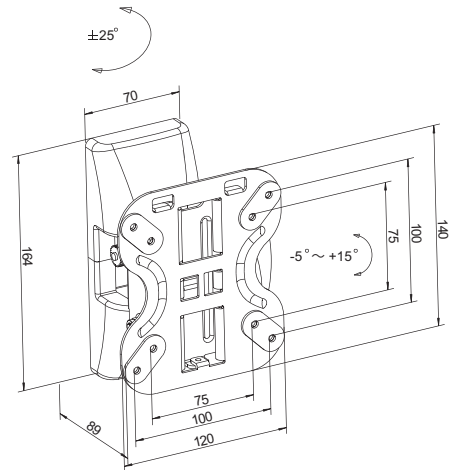

### Technical Specifications:

Max Load	Distance from wall (Folded)	Distance from wall (Extended)	Swivel Range	Tilt Range	No of Articulation Points	Mounting Pattern	VESA Compatible
25Kg/ 55lbs	89mm/ 3.5"	n/a n/a	±25°	-5°/+15°	1	Single Stud & Solid Wall	75x75 to 100x100

Packed image

Line drawing

All dimensions are in mm

**Packaging Information:**

Product Number	Description	Product Packaging		Outer Packaging		
		Type	Barcode	Type	Qty in Box	Barcode
LN2ST100-RO	Tilt & Turn TV Wall Mount	Colour Gift Box	5015056591667	Brown Outer with Label	6	5015056544250

**Weight & Dimensions:**

Product			Product Box			Outer Box		
Extended	Folded	Net Weight	Dimensions	Gross Weight	Cubic	Dimensions	Gross Weight	Cubic
12 x 16.5 x 8.9 cm	n/a	0.92kg	18 x 13 x 9 cm	1.05kg	0.0021m <sup>3</sup>	29.5 x 20 x 29.5 cm	6.8kg	0.0174m <sup>3</sup>
4.72" x 6.50" x 3.50"	n/a	2.024lbs	7.09" x 5.12" x 3.54"	2.31lbs	0.0744ft <sup>3</sup>	11.61" x 7.87" x 11.61"	14.96lbs	0.6147ft <sup>3</sup>